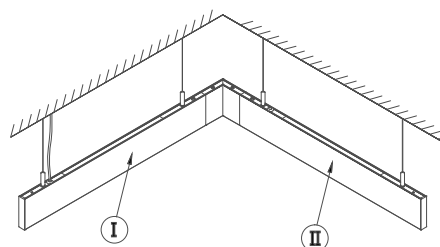

Installation

- **Mounting** - Suspended
- **Ceiling Rose** - Ø90x30H

*Fittings can be linked together

Eurotech Lighting
11 Westward Ho Road,
Glen Eden, Auckland, New Zealand

info@eurotechlighting.co.nz
eurotechlighting.co.nz
09 818 6039