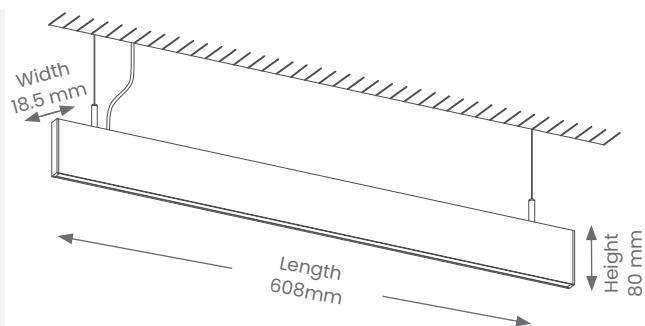

Pendant

SPEND40 LINKABLE - SMALL - SINGLE COLOUR TEMPERATURE

Product Codes: SPEND40-600-BLK/WH

S4090DEG-BLK
S4090DEG-WH
Corner Joiner

S40STRT
Straight Joiner

Product Features

- Suitable for commercial in interior installations.
 - Supplied with 2M adjustable suspension cable
 - Lifespan - 50,000hours(L70)
 - Link up to 400W with joiners
 - Seamless connector join up/down light distribution
- corner "L" connector joiners available:
- S4090DEG-BLK: black corner joiner
 - S4090DEG-WH: white corner joiner
- straight joiner available:
- S40STRT: straight joiner

Materials & Finish

- **Material**
 - Aluminium
- **LED Type**
 - Integrated SMD LED
- **Shape**
 - Rectangle
- **Colour**
 -  Black  White

Specifications

- **Power**
 - Voltage - 230V
 - Wattage -25W
 - Driver - Built-In
- **Light Output**
 - Lumens -1800lm
 - Colour Temperature -4000K
 - CRI ->80
- Non-dimmable

Installation

- **Mounting** - Suspended
- **Ceiling Rose** - Ø90x30H

*Fittings can be linked together

Eurotech Lighting
11 Westward Ho Road,
Glen Eden, Auckland, New Zealand

info@eurotechlighting.co.nz
eurotechlighting.co.nz
09 818 6039