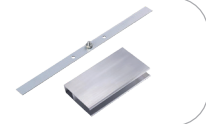

Pendant

SPEND40 LINKABLE - LARGE- SINGLE COLOUR TEMPERATURE

Product Codes: SPEND40-1500-BLK/WH

S4090DEG-BLK
S4090DEG-WH
Corner Joiner

S40STRT
Straight Joiner

Product Features

- Suitable for commercial in interior installations.
- Supplied with 2M adjustable suspension cable
- Lifespan - 50,000hours(L70)
- Link up to 400W with joiners
- Seamless connector join up/down light distribution
corner "L" connector joiners available:
 - S4090DEG-BLK: black corner joiner
 - S4090DEG-WH: white corner joinerstraight joiner available:
 - S40STRT: straight joiner

Materials & Finish

- **Material**
 - Aluminium
- **LED Type**
 - Integrated SMD LED
- **Shape**
 - Rectangle
- **Colour**
 -  Black  White

Specifications

- **Power**
 - Voltage - 230V
 - Wattage -40W
 - Driver - Built-In
- **Light Output**
 - Lumens -3200lm
 - Colour Temperature -4000K
 - CRI ->80
- Non-dimmable

Installation

- **Mounting** - Suspended
- **Ceiling Rose** - Ø90x30H

*Fittings can be linked together

Eurotech Lighting
11 Westward Ho Road,
Glen Eden, Auckland, New Zealand

info@eurotechlighting.co.nz
eurotechlighting.co.nz
09 818 6039