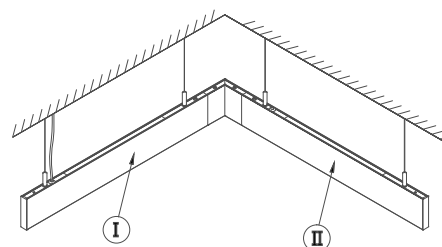

Materials & Finish

- **Material**
 - Aluminium
- **LED Type**
 - Integrated SMD LED
- **Shape**
 - Rectangle
- **Colour**
 -  Black  White

Specifications

- **Power**
 - Voltage - 230V
 - Wattage -40W
 - Driver - Built-In
- **Light Output**
 - Lumens -3200lm
 - Colour Temperature -4000K
 - CRI ->80
- Non-dimmable

Installation

- **Mounting** - Suspended
- **Ceiling Rose** - Ø90x30H

*Fittings can be linked together

Eurotech Lighting
11 Westward Ho Road,
Glen Eden, Auckland, New Zealand

info@eurotechlighting.co.nz
eurotechlighting.co.nz
09 818 6039