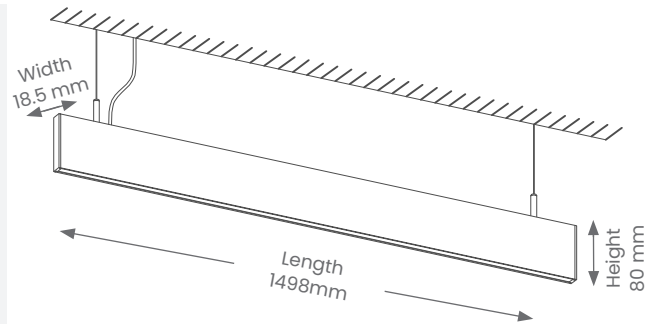

Pendant

SPEND40 LINKABLE - LARGE- SINGLE COLOUR TEMPERATURE

Product Codes: SPEND40-1500-BLK/WH

S4090DEG-BLK
S4090DEG-WH
Corner Joiner

S40STRT
Straight Joiner

Product Features

- Suitable for commercial in interior installations.
- Supplied with 2M adjustable suspension cable
- Lifespan - 50,000hours(L70)
- Link up to 400W with joiners
- Seamless connector join up/down light distribution
corner "L" connector joiners available:
 - S4090DEG-BLK: black corner joiner
 - S4090DEG-WH: white corner joinerstraight joiner available:
 - S40STRT: straight joiner

Materials & Finish

- **Material**
 - Aluminium
- **LED Type**
 - Integrated SMD LED
- **Shape**
 - Rectangle
- **Colour**
 -  Black  White

Specifications

- **Power**
 - Voltage - 230V
 - Wattage -40W
 - Driver - Built-In
- **Light Output**
 - Lumens -3200lm
 - Colour Temperature -4000K
 - CRI ->80
- Non-dimmable

Installation

- **Mounting** - Suspended
- **Ceiling Rose** - Ø90x30H

*Fittings can be linked together

Eurotech Lighting
11 Westward Ho Road,
Glen Eden, Auckland, New Zealand

info@eurotechlighting.co.nz
eurotechlighting.co.nz
09 818 6039