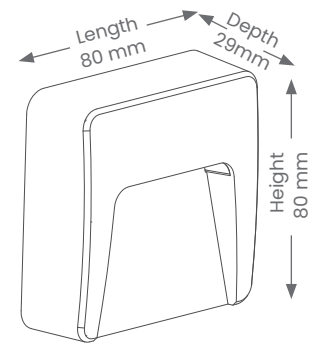

Step Light

SOLE

Product Code: LSL1301CCT

IP RATING

DOUBLE INSULATED

WARRANTY

CRI

3 COLOUR

Materials & Finish

- **Material**
 - UV resistant ABS, PC
- **LED Type**
 - Integrated SMD LED
- **Colour**
 -  White &  Black

Specifications

- Non-Dimmable
- IK Rating - IK09
- **Power**
 - Voltage - 230V
 - Wattage - 1.5W
- **Light Output**
 - Lumens - 60lm | 60lm | 60lm
 - Colour Temperature - 3000K | 3400K | 4000K
 - CRI - >80
- **Lamp**
 - Tech - Integrated LED