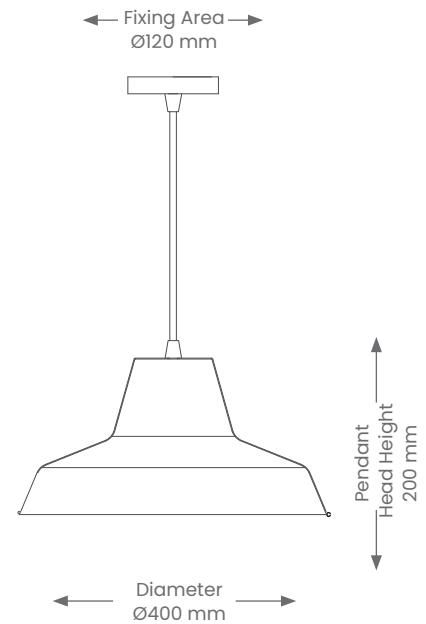

Pendant

SOFIA

Product Codes: P827-WH

IP RATING

DIMMABLE*

WARRANTY

Product Features

- Suitable for over bench tops or tables.
- Dimmable, lamp dependent
- Suitable for residential or commercial in interior installations.
- Supplied with 2M adjustable suspension cable

Materials & Finish

- **Material**
 - Metal
- **Colour**
 -  White

Specifications

- **Power**
 - Voltage - 230V
 - Wattage - 60W Max
- **Lamp**
 - G95E27I2WM (lamp included)

Installation

- **Mounting** - Surface Mounted Suspended