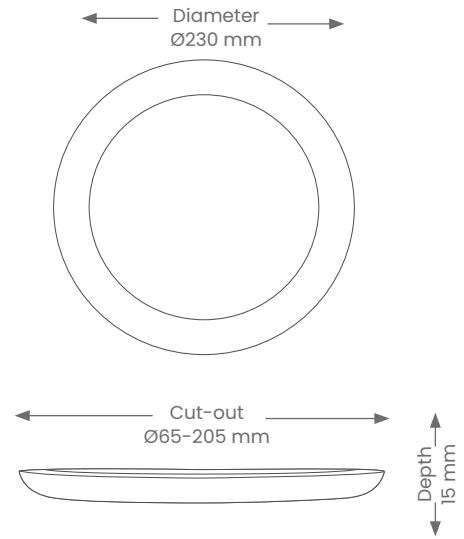

Button

SLIMB-MEDIUM

Product Codes: SLIMB230-3K/ 4K

BEAM ANGLE

IP RATING

DIMMABLE

DOUBLE INSULATED

WARRANTY

CRI

1 COLOUR

Product Features

- Suitable for residential in interior installation
- Dimmable
- Lifespan - 30,000 hrs (L70)
- Recessed or surface mount installation option
- Ultra Slim profile 15mm

Materials & Finish

- **Material**
 - PC
- **LED Type**
 - Integrated SMD LED
- **Shape**
 - Round
- **Colour**
 -  White

Specifications

- **Switching Capacity** - 15,000
- **Power**
 - Voltage - 230V
 - Driver - Integral
 - Wattage - 18W
 - Max ambient operating temperature: +50°C
- **Light Output**
 - Lumens - 1200lm (3K) or 1300lm (4K)
 - Colour Temperature - 3000K or 4000K
 - CRI - >80
- **Lamp**
 - Tech - Integrated LED