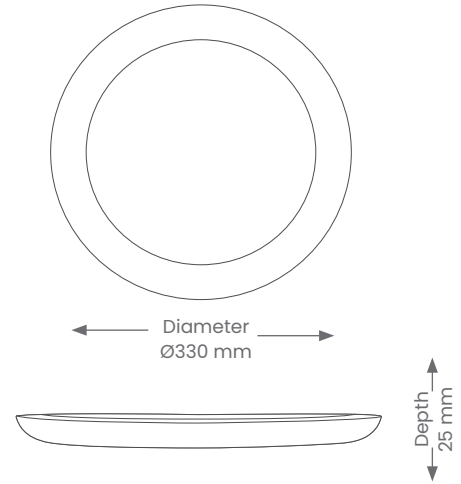

Button

SLIMB-LARGE

Product Codes: SLIMB330-3K/ 4K

BEAM ANGLE

IP RATING

DIMMABLE

DOUBLE INSULATED

WARRANTY

CRI

1 COLOUR

Product Features

- Suitable for residential in either interior or exterior installations
- Dimmable
- Lifespan - 30,000 hrs (L70)

Materials & Finish

- **Material**
 - PC
- **LED Type**
 - Integrated SMD LED
- **Shape**
 - Round
- **Colour**
 -  White

Specifications

- **Switching Capacity** - 15,000
- **Power**
 - Voltage - 230V
 - Driver - Integral
 - Wattage - 24W
 - Max ambient operating temperature: +50°C
- **Light Output**
 - Lumens - 840lm (3K) or 900lm (4K)
 - Colour Temperature - 3000K or 4000K
 - CRI - >80
- **Lamp**
 - Tech - Integrated LED