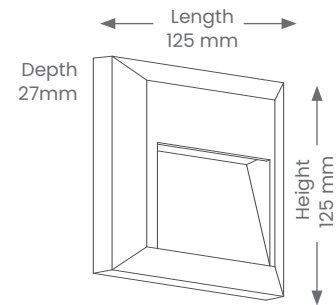

Step Light

SHEATHE – SMALL

Product Code: LSL1252CCT

Product Features

- Suitable for commercial or residential in interior or exterior installations.
- Suitable for coastal conditions
- Double insulated
- Lifespan - 30,000 hours(L70)
- White and Black covers included
- Surface mounted

Materials & Finish

- **Material**
 - UV resistant ABS, PC
- **LED Type**
 - Integrated SMD LED
- **Colour**
 -  White &  Black

Specifications

- Non-Dimmable
- IK Rating - IK09
- **Power**
 - Voltage - 230V
 - Driver - Integral
 - Wattage - 1.6W
 - Max ambient operating temperature: +50°C
- **Light Output**
 - Lumens - 60lm (3000K) | 70lm (4000K) | 65lm (6000K)
 - Colour Temperature - 3000K | 4000K | 6000K
 - CRI - >80
- **Lamp**
 - Tech - Integrated LED