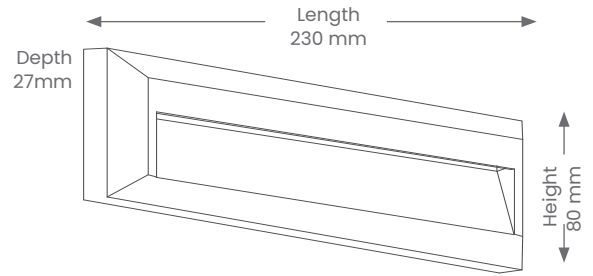

Step Light

SHEATHE – LARGE

Product Code: LSL2302CCT

BEAM ANGLE

IP RATING

DOUBLE INSULATED

WARRANTY

CRI

3 COLOUR

DUAL FASCIA

Product Features

- Suitable for commercial or residential in interior or exterior installations.
- Suitable for coastal conditions
- Double insulated
- Lifespan - 30,000 hours(L70)
- White and Black covers included
- Surface mounted

Materials & Finish

- **Material**
 - UV resistant ABS, PC
- **LED Type**
 - Integrated SMD LED
- **Colour**
 -  White &  Black

Specifications

- Non-Dimmable
- IK Rating - IK09
- **Power**
 - Voltage - 230V
 - Driver - Integral
 - Wattage - 3.5W
 - Max ambient operating temperature: +50°C
- **Light Output**
 - Lumens - 120lm (3000K) | 140lm (4000K) | 130lm (6000K)
 - Colour Temperature - 3000K | 4000K | 6000K
 - CRI - >80
- **Lamp**
 - Tech - Integrated LED