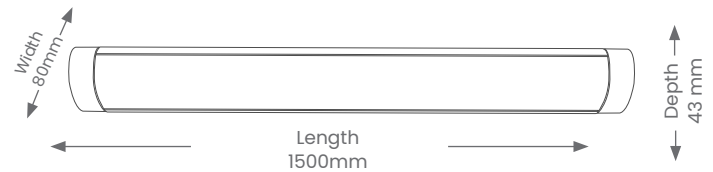

LED Slim Line Battens

SARAH 5FT

Product Codes: SLIMBATTEN50W4K & SLIMBATTEN50W6K

BEAM ANGLE

IP RATING

WARRANTY

CRI

1 COLOUR

Product Features

- Suitable for residential or light commercial in interior installations
- Ultra thin 43mm body
- Lifespan - 50,000 hours(L70)

Materials & Finish

- **Material**
 - Aluminium, Iron & Polycarbonate
 - Lens- Opal White
- **LED Type**
 - Integrated SMD LED
- **Shape**
 - Rectangle
- **Colour**
 -  White