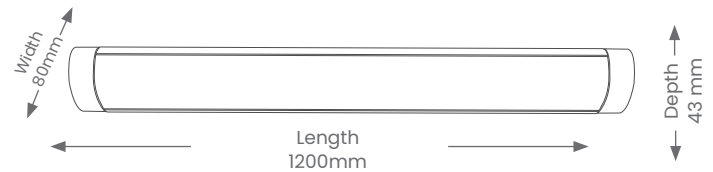

LED Slim Line Battens

SARAH 4FT

Product Codes: SLIMBATTEN36W4K

BEAM ANGLE

IP RATING

WARRANTY

CRI

1 COLOUR

Product Features

- Suitable for residential or light commercial in interior installations
- Ultra thin 43mm body
- Lifespan - 50,000 hours(L70)

Materials & Finish

- **Material**
 - Aluminium, Iron & Polycarbonate
 - Lens- Opal White
- **LED Type**
 - Integrated SMD LED
- **Shape**
 - Rectangle
- **Colour**
 -  White