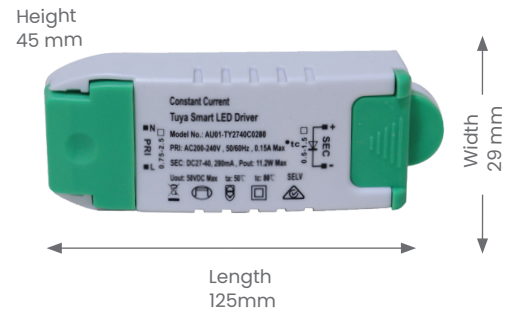

## SMART DOWNLIGHT DRIVER – SIA TGA RANGE

Product Code: ST15

IP RATING

DIMMABLE

WARRANTY

### Product Features

- Compatible with GEO15 LED Downlight Range
- Can convert your Downlights to be smart phone enabled
- Google home, Alexa and Tuya compatible
- Coverable driver

### Specifications

- Power
  - ta: 50°C
  - tc: 80°C
  - Output Current - 350Ma
  - Wattage - 14W Max
  - Primary- AC200-240V - 50/60Hz
  - Secondary-DC27-40V - 50/60Hz
  - Driver Type - Constant current smart control electronic LED driver
  - Max ambient operating temperature: +45°C