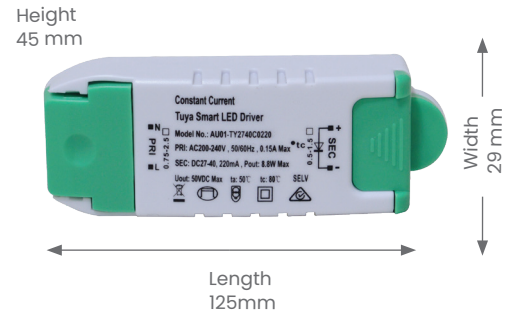

## SMART DOWNLIGHT DRIVER – SIA TGA RANGE

Product Code: ST10

IP RATING

DIMMABLE

WARRANTY

### Product Features

- Compatible with GEO10 LED Downlight Range
- Can convert your Downlights to be smart phone enabled
- Google home, Alexa and Tuya compatible
- Coverable driver