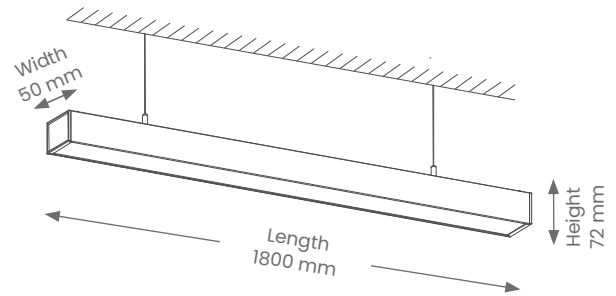

Pendant

SPEND50 LINKABLE – 6FT LOW GLARE

Product Codes: SPEND50-L18-BLK/WH