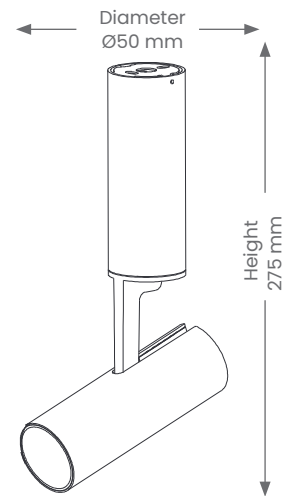

Interior Spotlight

SMT

Product Codes: SMT23-BLK

BEAM ANGLE

IP RATING

DIMMABLE

WARRANTY

CRI

1 COLOUR

Product Features

- Suitable for commercial or residential in interior installations
- Dimmable
- Lifespan - 50,000 hours (L70)
- Swivel - Head adjustable 355°
- Tiltable angle - 85° Tilt

Materials & Finish

- **Material**
 - Aluminium
- **LED Type**
 - Integrated SMD LED
- **Colour**
 -  Black

Specifications

- **Power**
 - Voltage - 230V
 - Driver - Integral
 - Wattage - 13W
- **Light Output**
 - Lumens - 870lm
 - Colour Temperature - 4000K
 - CRI - >80