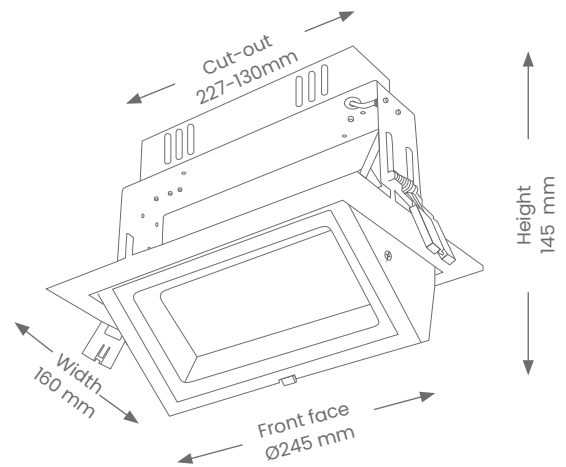

Aurora Downlight

TILTABLE – CRI80 – TRICOLOUR TEMPERATURE

Product Codes: SHOPDLCCT

Product Features

- 40W Tilttable Shop Recessed Downlight
- Dimmable, with compatible dimmer
- Available in single colour temperature only.
- Suitable for commercial interior installations.
- Lifespan - 54,000 hours(L70)
- Removable driver
- Tilt Angle - 60°

- **Switching Capacity** - 30,000
- **Triac Dimmable**
- **Rating** - IC-F/IC-4
- **Power**
 - Voltage - 230V
 - Driver - coverable driver
 - Power Factor - > 0.9
 - Wattage - 40W(including the driver)
 - Max ambient operating temperature: +45°C
- **Light Output**
 - Lumens - 4400lm | 5200lm | 4600lm
 - Colour Temperature - 4000K | 5000K | 6500K
 - CRI - >80

Installation

- **Mounting** - Recessed
- *HCB: 0mm | *SCB: 0mm | Height of fitting: 145mm

Note:

*HCB(Height Clearance to Building) and SCB(Side Clearance to Building) clearances of 0mm does not mean that you can drill a hole in solid concrete or wood and install downlight. You must always allow for heat dissipation. Do not install closer than 500mm to illuminated surface. Please refer to instruction sheet for more details.