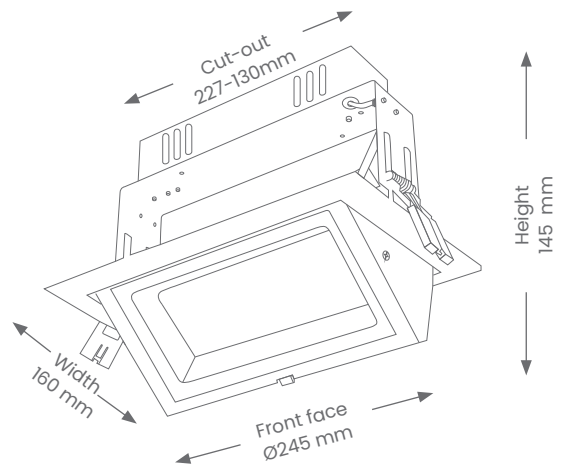

### Product Features

- 40W Tiltable Shop Recessed Downlight
- Dimmable, with compatible dimmer
- Available in single colour temperature only.
- Suitable for commercial interior installations.
- Lifespan - 54,000 hours(L70)
- Removable driver
- Tilt Angle - 60°

### Specifications

- **Switching Capacity** - 30,000
- **Triac Dimmable**
- **Rating** - IC-F/IC-4
- **Power**
  - Voltage - 230V
  - Driver - coverable driver
  - Power Factor - > 0.9
  - Wattage - 40W(including the driver)
  - Max ambient operating temperature: +45°C
- **Light Output**
  - Lumens - 3900lm
  - Colour Temperature - 4000K
  - CRI - >80

### Installation

- **Mounting** - Recessed
- \*HCB: 0mm | \*SCB: 0mm | Height of fitting: 145mm

Note:

\*HCB(Height Clearance to Building) and SCB(Side Clearance to Building) clearances of 0mm does not mean that you can drill a hole in solid concrete or wood and install downlight. You must always allow for heat dissipation. Do not install closer than 500mm to illuminated surface. Please refer to instruction sheet for more details.