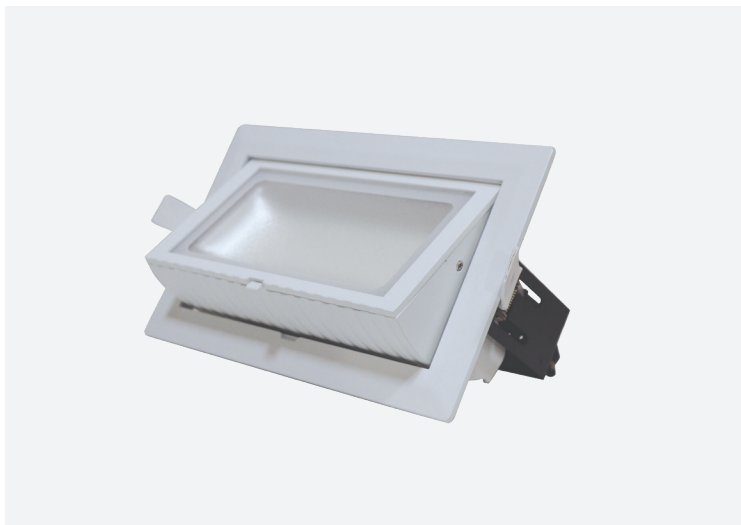

## Aurora Downlight

TILTABLE – CRI80 – SINGLE COLOUR TEMPERATURE

Product Codes: SHOPDL40W4K-WH

### Product Features

- 40W Tiltable Shop Recessed Downlight
- Dimmable, with compatible dimmer
- Available in single colour temperature only.
- Suitable for commercial interior installations.
- Lifespan - 54,000 hours(L70)
- Removable driver
- Tilt Angle - 60°

### Materials & Finish

- **Material**
  - Aluminium, corrosion resistant A6063 alloy
  - Lens - Opaque PMMA diffuser
- **LED Type**
  - Integrated SMD LED
- **Shape**
  - Rectangle
- **Colour**
  -  White

### Specifications

- **Switching Capacity** - 30,000
- **Triac Dimmable**
- **Rating** - IC-F/IC-4
- **Power**
  - Voltage - 230V
  - Driver - coverable driver
  - Power Factor - > 0.9
  - Wattage - 40W(including the driver)
  - Max ambient operating temperature: +45°C
- **Light Output**
  - Lumens - 3900lm
  - Colour Temperature - 4000K
  - CRI - >80