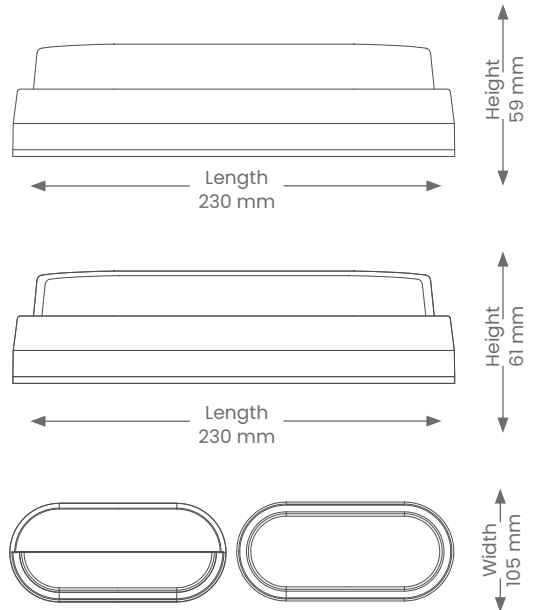

Bulkhead

OVATE +

Product Codes: YBCCT-WH/ BLK

BEAM ANGLE

IP RATING

DOUBLE INSULATED

WARRANTY

CRI

3 COLOUR

DUAL FASCIA

Product Features

- Suitable for residential or commercial in exterior installations
- Suitable for coastal conditions
- Double insulated
- Easy to mount & resilient
- Tricolour switchable
- Includes both Ovate Classic & Eyelid covers in each box

Materials & Finish

- **Material**
 - UV resistant ABS, PC
- **LED Type**
 - Integrated SMD LED
- **Colour**
 -  White  Black

Specifications

- Non-dimmable
- IK Rating - IK08
- **Power**
 - Voltage - 230V
 - Driver - Integral
 - Wattage - 12W
 - Max ambient operating temperature: +50°C
- **Light Output**
 - Lumens - 930lm (3K) | 1070lm (4K) | 970lm (5K)
 - Colour Temperature - 3000K | 4000K | 5000K
 - CRI - >80
- **Lamp**
 - Tech - Integrated LED