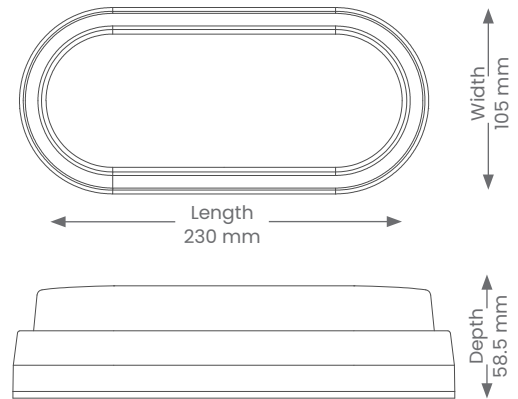

Bulkhead OVATE DIMMABLE

Product Codes: YBHDIM3K-WH/ BLK

BEAM ANGLE

IP RATING

DOUBLE INSULATED

WARRANTY

CRI

1 COLOUR

DIMMABLE

Product Features

- Suitable for residential or commercial in exterior installations
- Dimmable
- Suitable for coastal conditions
- Double insulated
- Easy to mount & resilient

Materials & Finish

- **Material**
  - UV resistant ABS, PC
- **Material**
  - Integrated SMD LED
- **Colour**
  - White Black

Specifications

- IK Rating - IK08
- **Power**
  - Voltage - 230V
  - Driver - Integral
  - Wattage - 12W
  - Max ambient operating temperature: +50°C
- **Light Output**
  - Lumens - 1030lm
  - Colour Temperature - 3000K
  - CRI - >80
- **Lamp**
  - Tech - Integrated LED

Installation

- **Mounting** - Surface