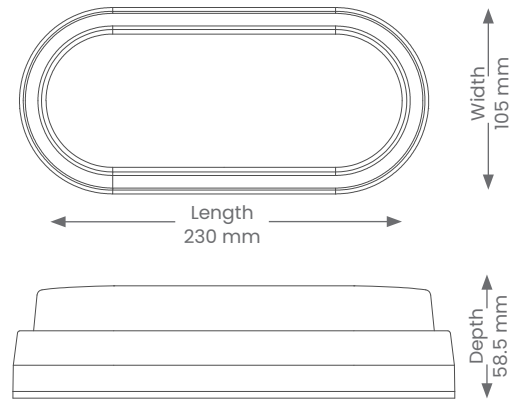

## Bulkhead

### OVATE CLASSIC – NATURAL WHITE

Product Codes: YBH12W4K-WH/BLK

BEAM ANGLE

IP RATING

DOUBLE INSULATED

WARRANTY

CRI

1 COLOUR