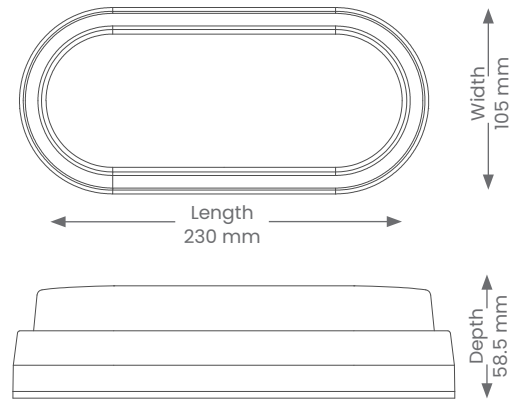

Bulkhead

OVATE CLASSIC – WARM WHITE

Product Codes: YBH12W3K-WH/BLK

BEAM ANGLE

IP RATING

DOUBLE INSULATED

WARRANTY

CRI