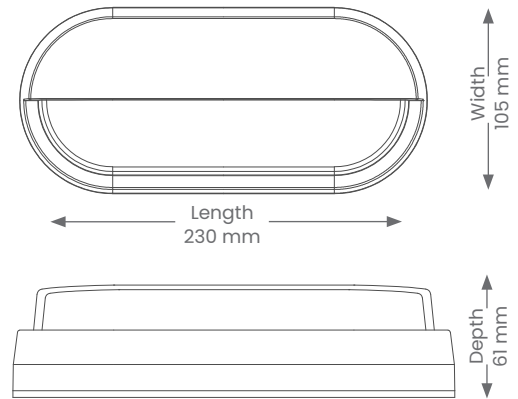

Bulkhead

OVATE EYELID – NATURAL WHITE

Product Codes: YBE12W4K-WH/ BLK

BEAM ANGLE

IP RATING

DOUBLE INSULATED

WARRANTY

CRI

Specifications

- Non-dimmable
- IK Rating – IK08
- **Power**
 - Voltage – 230V
 - Driver – Integral
 - Wattage – 12W
 - Max ambient operating temperature: +50°C
- **Light Output**
 - Lumens – 650lm
 - Colour Temperature – 4000K
 - CRI – >80
- **Lamp**
 - Tech – Integrated LED