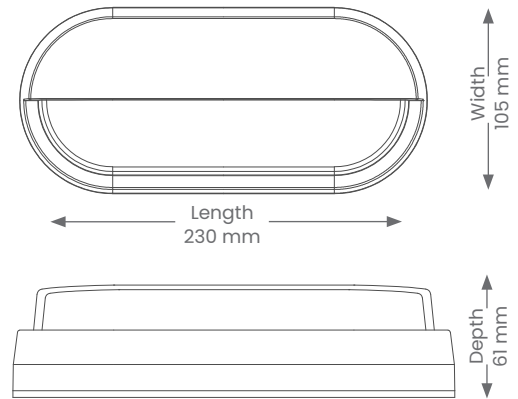

## Bulkhead

### OVATE EYELID – WARM WHITE

Product Codes: YBE12W3K-WH/ BLK

BEAM ANGLE

IP RATING

DOUBLE INSULATED

WARRANTY

CRI

1 COLOUR