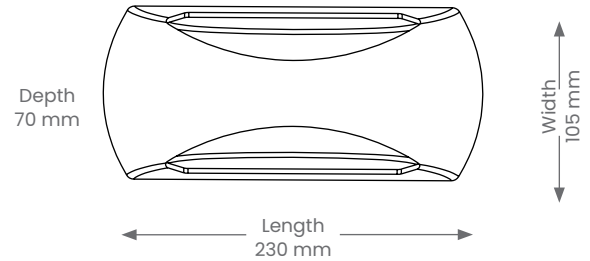

Bulkhead

OVATE ELITE +

Product Codes: YBX-WH/BLK

Ovate Elite X Cover Plate

Ovate Elite Classic Cover Plate

Product Features

- Suitable for residential or commercial in exterior installations
- Suitable for coastal conditions
- Double insulated
- Easy to mount & resilient
- Tricolour switchable
- Includes both Elite X and Elite Classic Covers in box
- Lifespan - 30,000 hours(L70)

Materials & Finish

- **Material**
 - UV resistant Polycarbonate
- **LED Type**
 - Integrated SMD LED
- **Colour**
 -  

Specifications

- Non-dimmable
- IK Rating - IK08
- **Power**
 - Voltage - 230V
 - Driver - Integral
 - Wattage - 12W
 - Max ambient operating temperature: +50°C
- **Light Output**
 - Lumens Elite x - 500lm (3K) | 650lm (4K) | 600lm (5K)
 - Lumens Elite Classic - 900lm (3K) | 1070lm (4K) | 970lm (5K)
 - Colour Temperature - 3000K | 4000K | 5000K
 - CRI - >80
- **Lamp**
 - Tech - Integrated LED