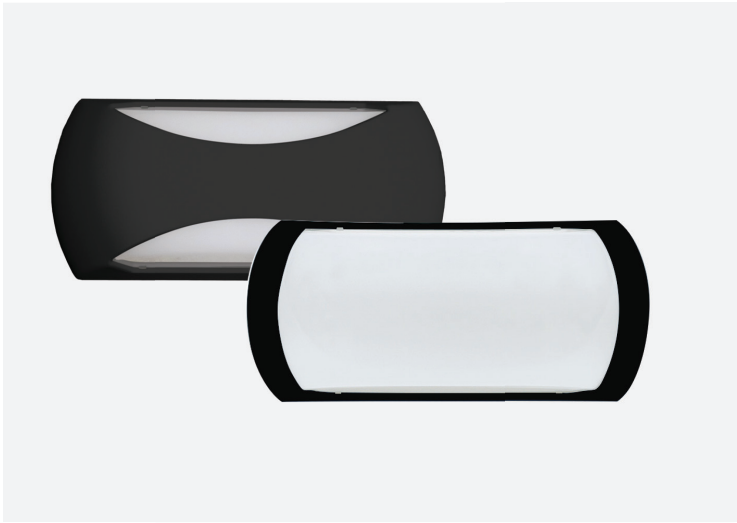

Bulkhead

OVATE ELITE +

Product Codes: YBX-WH/BLK

Ovate Elite X Cover Plate

Ovate Elite Classic Cover Plate

Product Features

- Suitable for residential or commercial in exterior installations
- Suitable for coastal conditions
- Double insulated
- Easy to mount & resilient
- Tricolour switchable
- Includes both Elite X and Elite Classic Covers in box
- Lifespan - 30,000 hours(L70)

Materials & Finish

- **Material**
 - UV resistant Polycarbonate
- **LED Type**
 - Integrated SMD LED
- **Colour**
 -  

Specifications

- Non-dimmable
- IK Rating - IK08
- **Power**
 - Voltage - 230V
 - Driver - Integral
 - Wattage - 12W
 - Max ambient operating temperature: +50°C
- **Light Output**
 - Lumens Elite x - 500lm (3K) | 650lm (4K) | 600lm (5K)
 - Lumens Elite Classic - 900lm (3K) | 1070lm (4K) | 970lm (5K)
 - Colour Temperature - 3000K | 4000K | 5000K
 - CRI - >80
- **Lamp**
 - Tech - Integrated LED