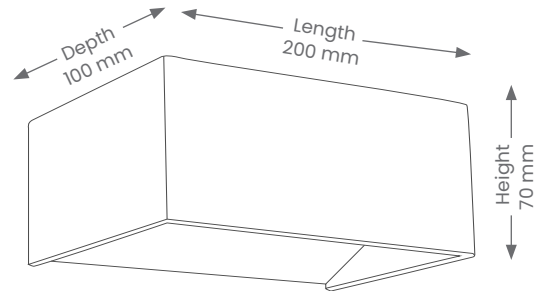

Wall Light

Orthodox – Medium

Product Codes: A024LED-WH/ AL/ BLKG

IP RATING

DIMMABLE

CRI

WARRANTY

1 COLOUR

Product Features

- Suitable for residential or commercial in interior installations.
- Dimmable
- 2-Way Light Direction
- Lifespan - 30,000 hours (L70)

Materials & Finish

- **Material**
  - Aluminium
- **LED Type**
  - Integrated SMD LED
- **Colour**
  - White
  - Aluminium
  - Black & Gold

Specifications

- **Power**
  - Voltage - 230V
  - Driver - Integral
  - Wattage - 8W
- **Light Output**
  - Lumens - 800lm
  - Colour Temperature - 3000K
  - CRI - >80
- **Lamp**
  - Tech - Integrated LED

Installation

- **Mounting** - Surface Mounted