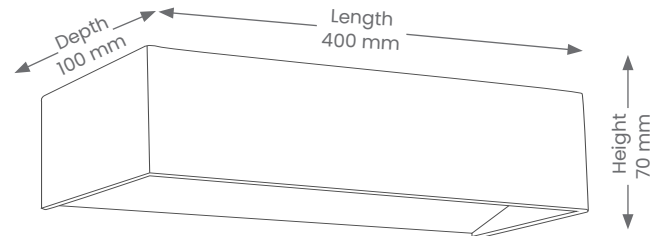

Wall Light Orthodox – Large

Product Codes: A025LED-WH/ AL

IP RATING

DIMMABLE

CRI

WARRANTY

1 COLOUR

Product Features

- Suitable for residential or commercial in interior installations.
- Dimmable
- 2-Way Light Direction
- Lifespan - 30,000 hours (L70)

Materials & Finish

- **Material**
  - Aluminium
- **LED Type**
  - Integrated SMD LED
- **Colour**
  - White
  - Aluminium

Specifications

- **Power**
  - Voltage - 230V
  - Driver - Integral
  - Wattage - 16W
- **Light Output**
  - Lumens - 1600lm
  - Colour Temperature - 3000K
  - CRI - >80
- **Lamp**
  - Tech - Integrated LED

Installation

- **Mounting** - Surface Mounted