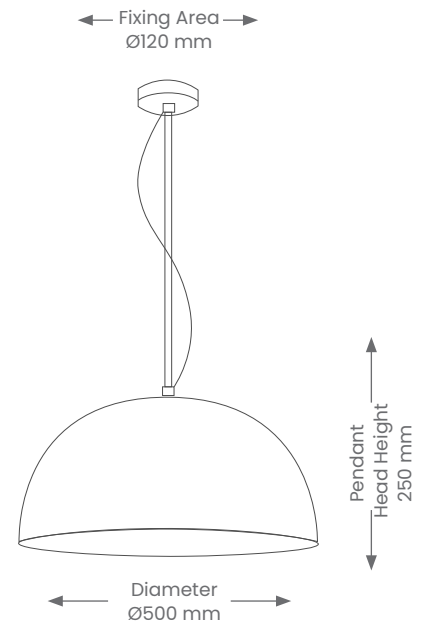

Product Features

- Perfect for over tables.
- Dimmable, lamp dependent
- Suitable for residential or commercial in interior installations.
- Supplied with 2M adjustable suspension cable

Materials & Finish

- **Material**
  - Metal
- **Colour**
  - Brushed Chrome White
  - Satin Gun Metal Copper
  - Custom (*indent only)

* Custom colours available, P.O.A.

Specifications

- **Power**
  - Voltage - 230V
  - Wattage - 60W Max
- **Lamp**
  - Replaceable E27 (sold separately):
    for colour brushed chrome & copper finishes
  - G95E27I2WM (lamp included):
    for colour satin gun metal & white finishes

Installation

- **Mounting** - Surface Mounted Suspended