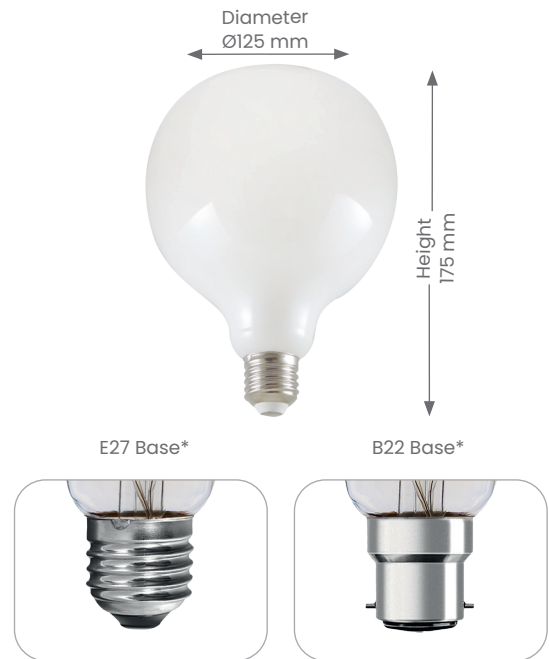

Lamp

OPAL LAMP - G125

Product Codes: G125E2712WO & G125B2212WO

BEAM ANGLE

WARRANTY

DIMMABLE

1 COLOUR

Product Features

- Application - Interior
- Lifespan - 20,000 hours (L70)

Materials & Finish

- Material
 - LED Filament & Opal Glass

Specifications

- Power
 - Voltage - 230V
 - Wattage - 12W
- Light Output
 - Lumens - 1500lm
 - Colour Temperature - 3000K
- Lamp
 - Type - G125
 - Base - E27 or B22
 - *Codes: E27: G125E2712WO
 - B22: G125B2212WO
 - LED