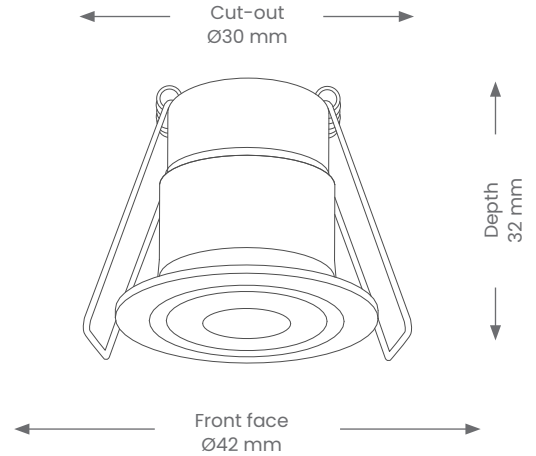

# Cabinet Light MINNIE RECESSED

Product Codes: MINI3W-WH/BLK

BEAM ANGLE

IP RATING

DIMMABLE

WARRANTY

CRI

1 COLOUR