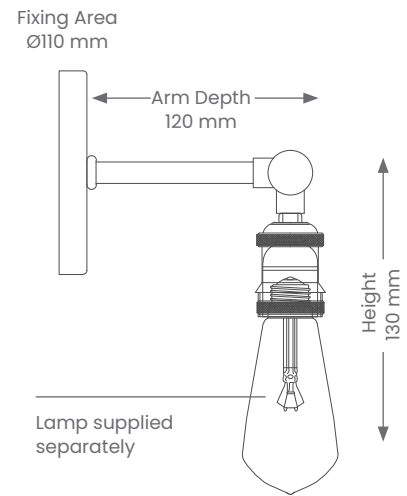

Wall Light

Mia

Product Codes: KW309-BLK/BR/WH

Product Features

- Suitable for residential in interior installations.
- Dimmable, lamp dependent

Materials & Finish

- **Material**
 - Metal
- **Colour**
 - White
 - Black
 - Brass

Specifications

- **Power**
 - Voltage - 230V
 - Driver - Not required
 - Wattage - 60W Max
- **Lamp**
 - Replaceable E27 (sold separately)
 - Tech - Replaceable LED

Installation

- **Mounting** - Surface Mounted