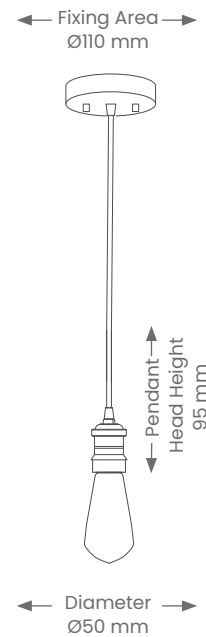

# Pendant MIA CORDSET

Product Codes: KP232-BLK/BR/WH

IP RATING

DIMMABLE\*

WARRANTY

## Product Features

- Dimmable, lamp dependent
- Suitable for residential or commercial in interior installations.
- Supplied with 2M adjustable suspension cable
- A lampshade can be attached max 2kg weight: bearing pendant can be attached

## Materials & Finish

- **Material**
  - Metal & Fabric Cord
- **Colour**
  -  Black  Brushed Brass
  -  White

## Specifications

- **Power**
  - Voltage - 230V
  - Wattage - 60W Max
- **Lamp**
  - Replaceable E27 (sold separately)