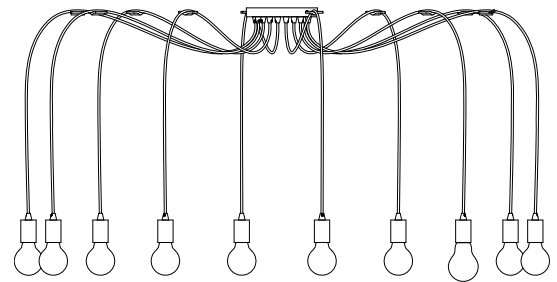

## Pendant

# MILAN 10 CORDSET – SINGLE COLOUR TEMPERATURE

Product Codes: P825–G95

← Fixing Area →  
Ø250 mm

IP RATING

DIMMABLE

WARRANTY

CRI

1 COLOR

## Product Features

- Dimmable, lamp dependent
- Suitable for residential or commercial in interior installations.
- Supplied with 5M cable

## Specifications

- **Power**
  - Voltage - 230V
  - Wattage - 40W
- **Light Output**
  - Lumens - 2000lm
  - Colour Temperature - 1800K
  - CRI - >80
- **Lamp**
  - Description - Amber Lamps
  - Replaceable B22 (sold separately)