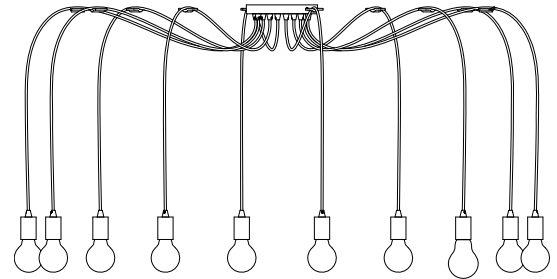

Pendant

MILAN 10 CORDSET – SINGLE COLOUR TEMPERATURE

Product Codes: P825-G200C

← Fixing Area →
Ø250 mm

IP RATING

DIMMABLE

WARRANTY

CRI

1 COLOR

Product Features

- Dimmable, lamp dependent
- Suitable for residential or commercial in interior installations.
- Supplied with 5M cable

Materials & Finish

- **Material**
 - Metal & Fabric Cord
- **Colour**
 -  Black

Specifications

- **Power**
 - Voltage - 230V
 - Wattage - 90W
- **Light Output**
 - Lumens - 8000lm
 - Colour Temperature - 2700K
 - CRI - >80
- **Lamp**
 - Description - Amber Curl Lamps
 - Replaceable B22 (sold separately)