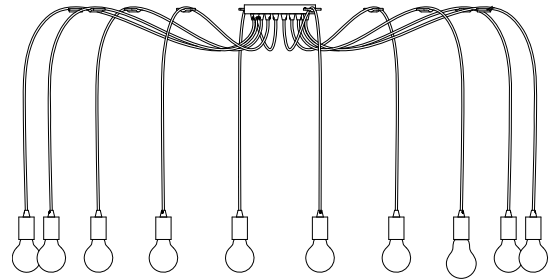

## Pendant

# MILAN 10 CORDSET – SINGLE COLOUR TEMPERATURE

Product Codes: P825-G200S

← Fixing Area →  
Ø250 mm

IP RATING

DIMMABLE

WARRANTY

CRI

1 COLOR

## Product Features

- Dimmable, lamp dependent
- Suitable for residential or commercial in interior installations.
- Supplied with 5M cable

## Specifications

- **Power**
  - Voltage - 230V
  - Wattage - 90W
- **Light Output**
  - Lumens - 8000lm
  - Colour Temperature - 2700K
  - CRI - >80
- **Lamp**
  - Description - Amber Straight Lamps
  - Replaceable B22 (sold separately)