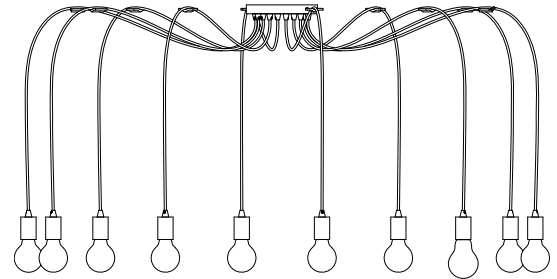

Pendant

MILAN 10 CORDSET – SINGLE COLOUR TEMPERATURE

Product Codes: P825-G125

← Fixing Area →
Ø250 mm

IP RATING

DIMMABLE

WARRANTY

CRI

1 COLOR

Product Features

- Dimmable, lamp dependent
- Suitable for residential or commercial in interior installations.
- Supplied with 5M cable

Materials & Finish

- **Material**
 - Metal & Fabric Cord
- **Colour**
 -  Black

Specifications

- **Power**
 - Voltage - 230V
 - Wattage - 80W
- **Light Output**
 - Lumens - 4000lm
 - Colour Temperature - 2700K
 - CRI - >80
- **Lamp**
 - Description - Clear Lamps
 - Replaceable B22 (sold separately)