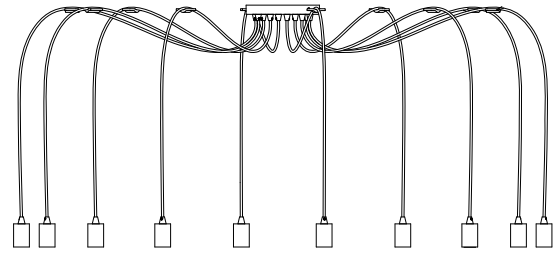

Pendant

MILAN 10 CORDSET

Product Codes: P825-BLK

← Fixing Area →
Ø250 mm

IP RATING

WARRANTY

Product Features

- Suitable for residential or commercial in interior installations.
- Supplied with 5M cable

Materials & Finish

- **Material**
 - Metal & Fabric Cord
- **Colour**
 -  Black

Specifications

- **Power**
 - Voltage - 230V
 - Wattage - 60W Max per cord set

Installation

- **Mounting** - Surface Mounted Suspended