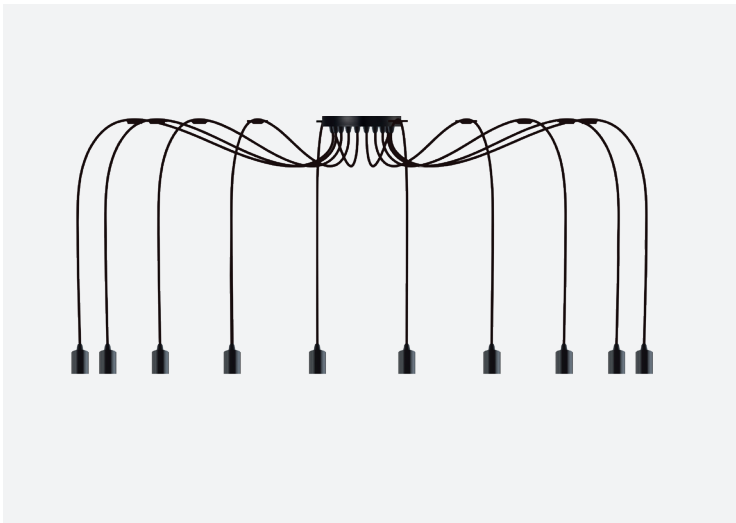

Pendant

MILAN 10 CORDSET

Product Codes: P825-BLK

← Fixing Area →
Ø250 mm

IP RATING

WARRANTY

Product Features

- Suitable for residential or commercial in interior installations.
- Supplied with 5M cable

Materials & Finish

- **Material**
 - Metal & Fabric Cord
- **Colour**
 -  Black

Specifications

- **Power**
 - Voltage - 230V
 - Wattage - 60W Max per cord set

Installation

- **Mounting** - Surface Mounted Suspended