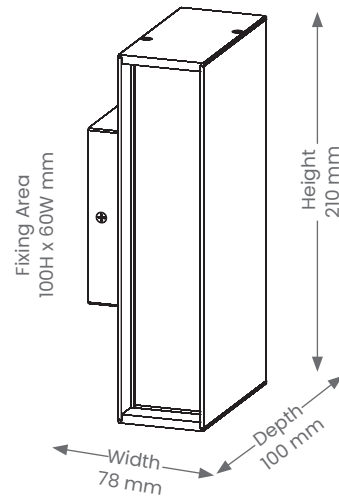

Wall Light

Melba

Product Codes: RW7013K-WH/ CH

IP RATING

CRI

WARRANTY

1 COLOUR

Product Features

- Suitable for residential or commercial in exterior installations.
- Dual Horizontal Light Direction
- Lifespan - 30,000 hours (L70)

Materials & Finish

- **Material**
  - Pre-treated corrosion resistant aluminium with electrophoretic coating
- **LED Type**
  - Integrated SMD LED
- **Colour**
  - White
  - Charcoal

Specifications

- Non-dimmable
- **Power**
  - Voltage - 230V
  - Driver - Integral
  - Wattage - 8W
- **Light Output**
  - Lumens - 2 x 200lm
  - Colour Temperature - 3000K
  - CRI - >80
- **Lamp**
  - Tech - Integrated LED

Installation

- **Mounting** - Surface Mounted