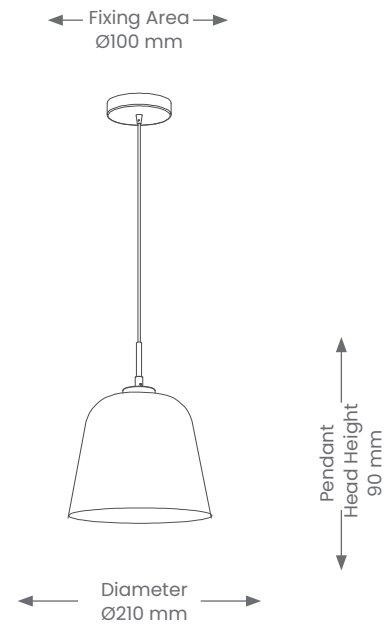

Pendant
LUX – SMALL
Product Codes: VP319S

Product Features

- Dimmable, lamp dependent
- Suitable for residential or commercial in interior installations.
- Supplied with 2M adjustable suspension cable

Materials & Finish

- **Material**
 - Opal White Glass & Chrome Ceiling Rose
- **Colour**
 -  Opal

Specifications

- **Power**
 - Voltage - 230V
 - Wattage - 60W Max
- **Lamp**
 - Replaceable E27 (sold separately)

Installation