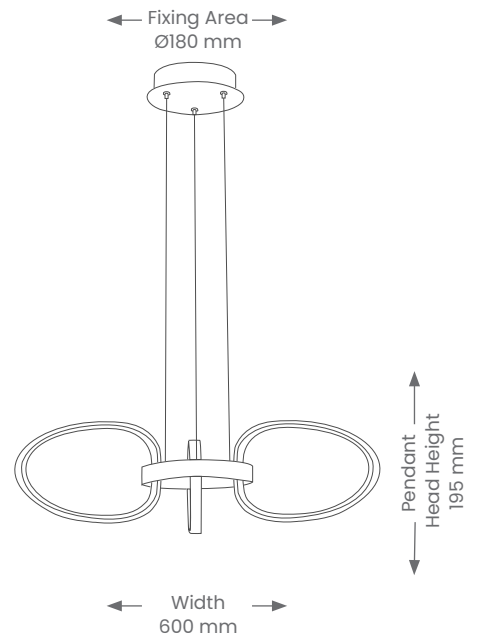

## Pendant

### LUCY – SMALL – SINGLE COLOUR TEMPERATURE

Product Codes: WP436S-WH/GD

IP RATING

DIMMABLE

WARRANTY

1 COLOUR

## Product Features

- Dimmable
- Suitable for residential in interior installations.
- Supplied with 2M adjustable suspension cable

## Specifications

- **Power**
  - Voltage - 230V
  - Wattage - 35W
  - Driver - Built-In
- **Light Output**
  - Lumens - 1400lm
  - Colour Temperature - 3000K
- **Lamp**
  - Tech - Integrated LED