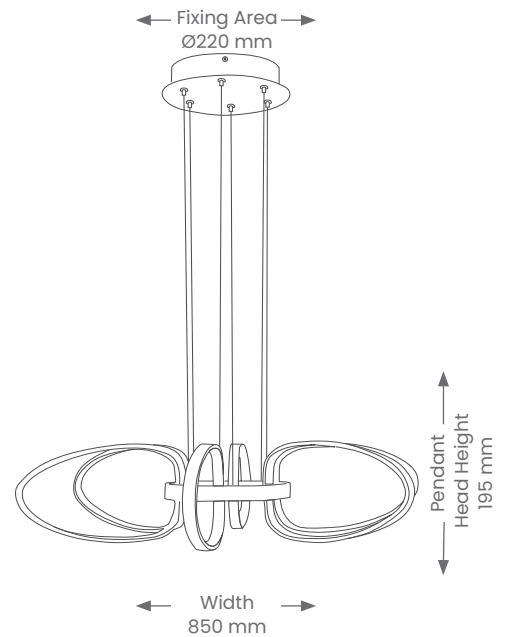

Pendant

LUCY - LARGE - SINGLE COLOUR TEMPERATURE

Product Codes: WP436L-WH/GD

IP RATING

DIMMABLE

WARRANTY

1 COLOUR

Product Features

- Dimmable
- Suitable for residential in interior installations.
- Supplied with 2M adjustable suspension cable

Materials & Finish

- **Material**
 - Metal & Fabric cord
- **LED Type**
 - Integrated SMD LED
- **Colour**
 -  White  Gold

Specifications

- **Power**
 - Voltage - 230V
 - Wattage - 72W
 - Driver - Built-In
- **Light Output**
 - Lumens - 3000lm
 - Colour Temperature - 3000K
- **Lamp**
 - Tech - Integrated LED

Installation

- **Mounting** - Surface Mounted Suspended