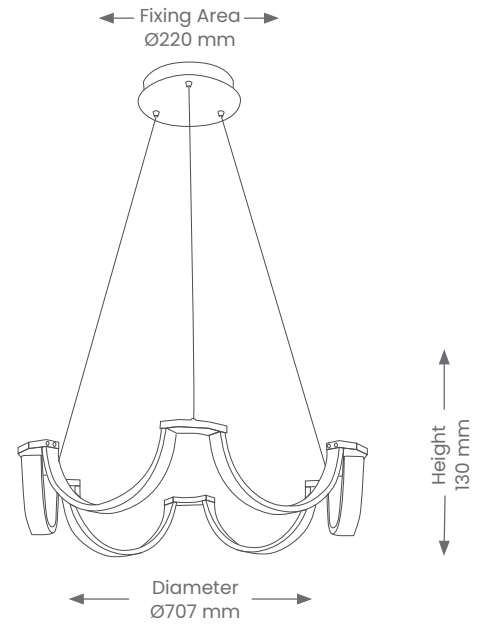

Pendant

LILI – SINGLE COLOUR TEMPERATURE

Product Codes: WP559-WH/BLK

IP RATING

DIMMABLE

WARRANTY

CRI

1 COLOR

Product Features

- Dimmable
- Suitable for residential in interior installations
- Supplied with 2M adjustable suspension cable

Materials & Finish

- **Material**
 - Metal
- **Colour**
 -  White
 -  Black

Specifications

- **Power**
 - Voltage - 230V
 - Wattage - 70W
- **Light Output**
 - Lumens - 2300lm
 - Colour Temperature - 3000K
 - CRI - >80

Installation

- **Mounting** - Surface Mounted Suspended