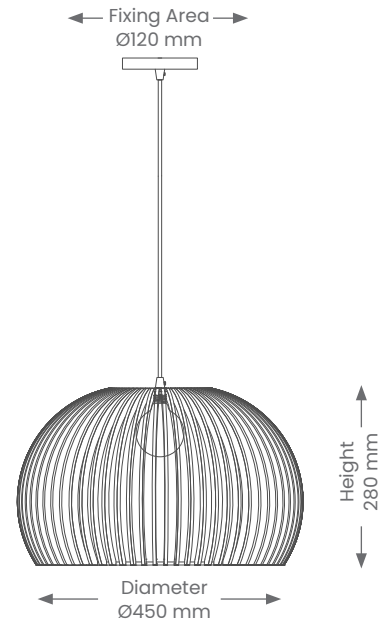

Pendant LEO - SMALL

Product Codes: WO450 & WH450

IP RATING

DIMMABLE*

WARRANTY

Product Features

- Perfect for over bench tops or tables
- Dimmable, lamp dependent
- Suitable for residential or commercial in interior installations.
- Supplied with 2M adjustable suspension cable

Materials & Finish

- **Material**
 - Plywood & Fabric cord
- **Colour**
 -  Natural Wood
 -  Natural Wood with White Trim

Specifications

- **Power**
 - Voltage - 230V
 - Wattage - 60W Max
- **Lamp**
 - LEDG95E278W (lamp included)