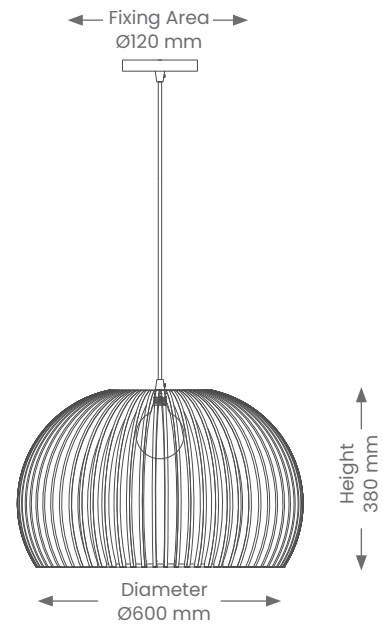

Pendant LEO - LARGE

Product Codes: WO600 & WH600

* Natural Wood with White Trim shown

IP RATING

DIMMABLE*

WARRANTY

Product Features

- Perfect for over tables
- Dimmable, lamp dependent
- Suitable for residential or commercial in interior installations.
- Supplied with 2M adjustable suspension cable

Materials & Finish

- **Material**
 - Plywood & Fabric cord
- **Colour**
 -  Natural Wood
 -  Natural Wood with White Trim

Specifications

- **Power**
 - Voltage - 230V
 - Wattage - 60W Max
- **Lamp**
 - LEDG125E278W (lamp included)