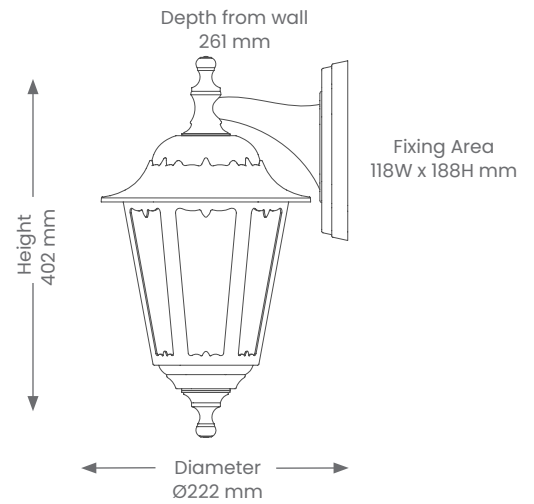

Wall Light

Lantern Reversible

Product Codes: LWL632

Product Features

- Suitable for commercial or residential in exterior installations.
- Dimmable, lamp dependent
- Suitable for coastal conditions

Materials & Finish

- **Material**
 - Polycarbonate with glass diffuser
- **Colour**
 -  Black

Specifications

- IK Rating - IK08
- **Power**
 - Voltage - 230V
 - Wattage - 60W Max
- **Lamp**
 - Replaceable E27 lamp (sold separately)