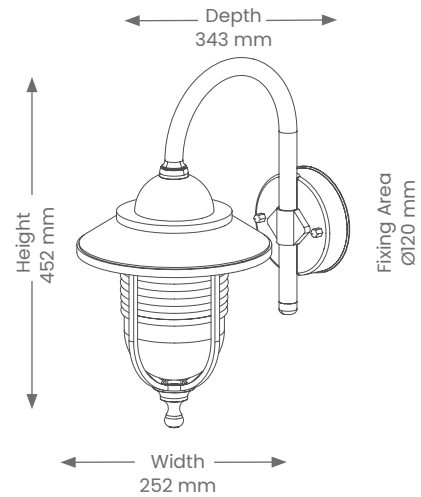

Wall Light
Lantern Down
Product Codes: LWL382

Product Features

- Suitable for commercial or residential in exterior installations.
- Dimmable, lamp dependent
- Suitable for coastal conditions

Materials & Finish

- **Material**
 - Polycarbonate with glass diffuser
- **Colour**
 -  Black

Specifications

- IK Rating - IK08
- **Power**
 - Voltage - 230V
 - Wattage - 60W Max
- **Lamp**
 - Replaceable E27 lamp (sold separately)

Installation

- **Mounting** - Surface Mounted