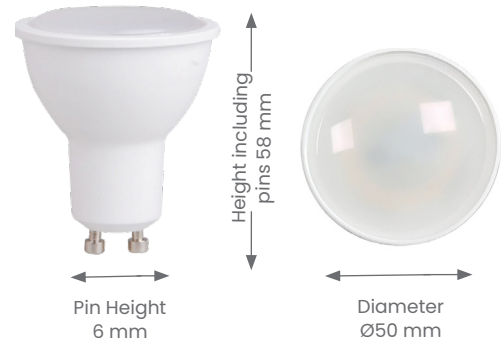

## Lamp

### LED GU10F

Product Code: ECONGU107WF

BEAM ANGLE

WARRANTY

DIMMABLE

1 COLOUR

## Specifications

- Power
  - Voltage - 230V
  - Wattage -7W
- Light Output
  - Lumens -520lm (3000K)
  - Colour Temperature - 3000K
  - Dimmable
- Lamp
  - Type - GU10 Frosted LED Lamp
  - Base - GU10
  - LED