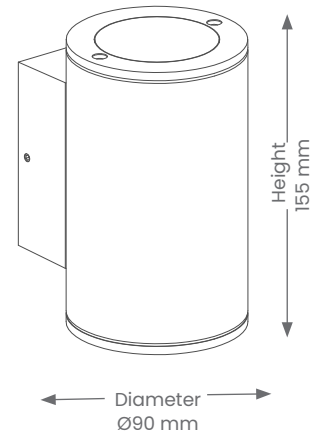

## Wall Light

### Byron Elite Round with Lamps - Two Way - Large

Product Codes: LUS2205L

Depth from wall  
120 mm

IP RATING

DIMMABLE\*

WARRANTY

## Specifications

- IK Rating - IK06
- **Power**
  - Voltage - 230V
  - Wattage - 35W Max
- **Lamp**
  - 2 x GU10 lamp (included)
  - Tech - Replaceable lamp