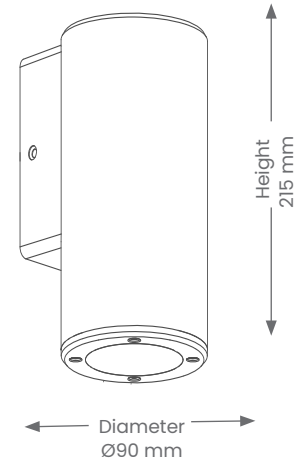

## Wall Light

### Byron Round with Lamps – Two Way – Large

Product Codes: LUS2204L

Depth from wall  
113 mm

Fixing Area  
100H x 65W mm

IP RATING

DIMMABLE\*

WARRANTY

## Specifications

- IK Rating – IK08
- **Power**
  - Voltage – 230V
  - Wattage – 2 x 10W Max
- **Lamp**
  - 2 x GU10 lamps (included)
  - Tech – Replaceable lamp