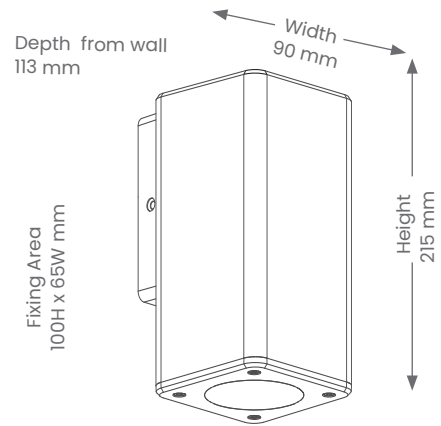

## Byron Square – Two Way – Large

Product Codes: LUS2203