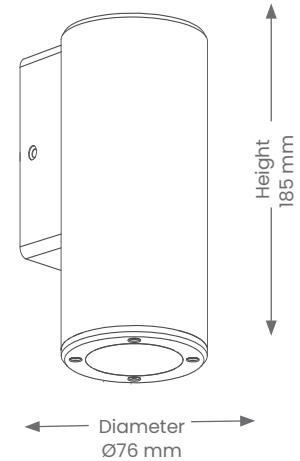

Wall Light

Byron Round with Lamps – Two Way – Small

Product Codes: LUS2004L

Depth from wall
99 mm

Fixing Area
100H x 65W mm

IP RATING

DIMMABLE*

WARRANTY

Specifications

- IK Rating – IK08
- **Power**
 - Voltage – 230V
 - Wattage – 2 x 10W Max
- **Lamp**
 - 2 x GU10 lamps (included)
 - Tech – Replaceable lamp

Installation

- **Mounting** – Surface Mounted