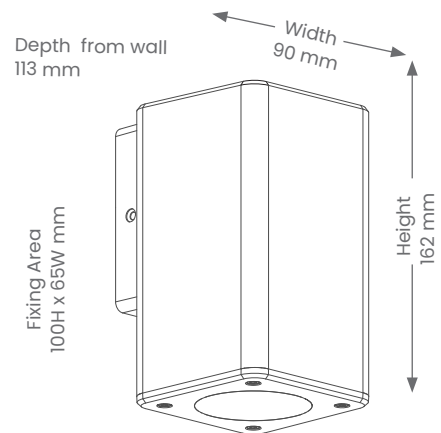

Wall Light

Byron Square with Lamp - One Way - Large

Product Codes: LUS1103L

IP RATING

DIMMABLE*

DOUBLE INSULATED

3 YEAR WARRANTY

Product Features

Specifications

- IK Rating - IK08
- **Power**
 - Voltage - 230V
 - Wattage - 10W Max
- **Lamp**
 - 1 x GU10 lamp (included)
 - Tech - Replaceable lamp

Installation

- **Mounting** - Surface Mounted